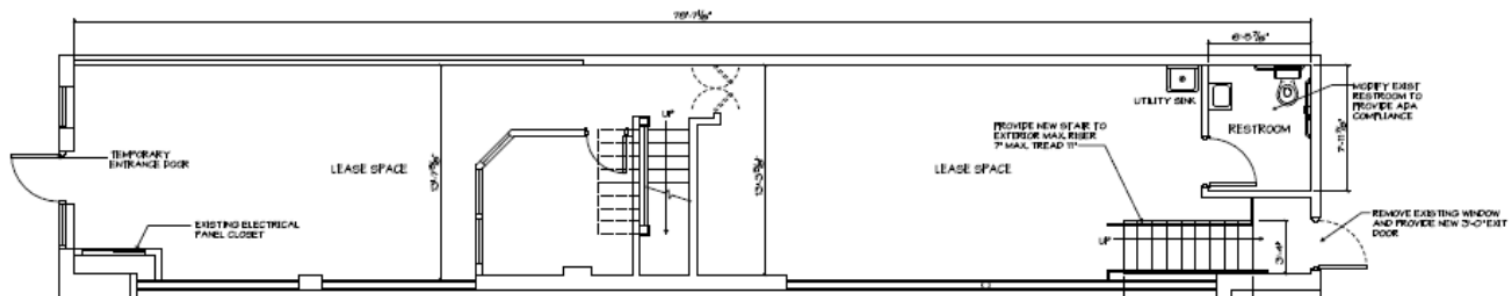

2,182 SF – RESTAURANT / RETAIL

3717 FORBES AVENUE
PITTSBURGH, PA 15213

1ST FLOOR – 1090 SQ FT

2ND FLOOR – 1092 SQ FT

2 SECOND FLOOR PLAN
A-1 SCALE: 1/4" = 1'-0"

SECOND FLOOR
AREA = 1090 GSF

1 FIRST FLOOR PLAN
A-1 SCALE: 1/4" = 1'-0"

FIRST FLOOR
AREA = 1092 GSF