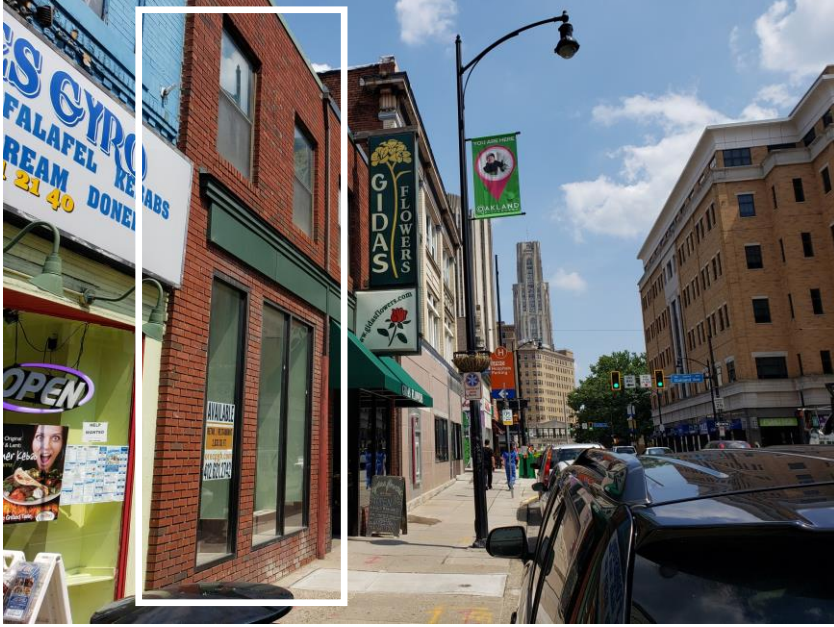

2,182 SF – RESTAURANT / RETAIL

3717 FORBES AVENUE
PITTSBURGH, PA 15213

1ST FLOOR – 1090 SQ FT

2ND FLOOR – 1092 SQ FT

2 SECOND FLOOR PLAN
A-1 SCALE: 1/4" = 1'-0"

SECOND FLOOR
AREA = 1090 GSF

1 FIRST FLOOR PLAN
A-1 SCALE: 1/4" = 1'-0"