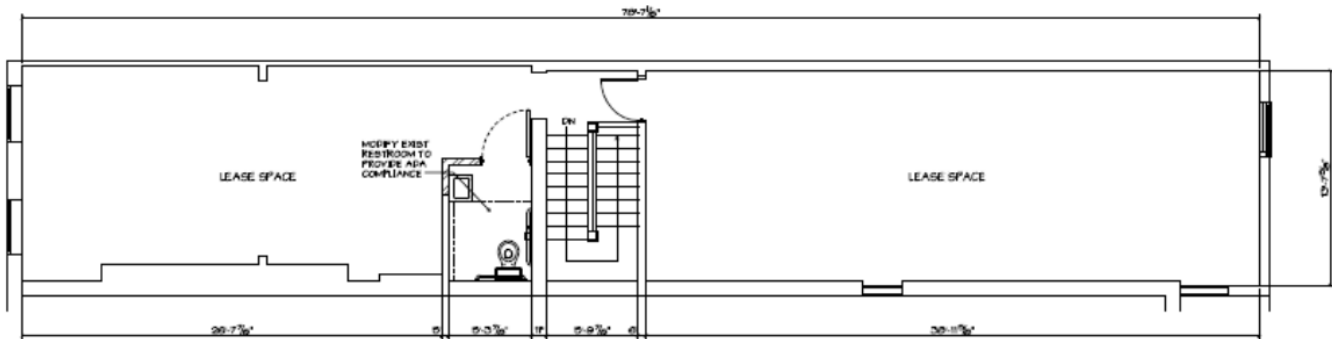

2,182 SF – RESTAURANT / RETAIL

3717 FORBES AVENUE
PITTSBURGH, PA 15213

1ST FLOOR – 1090 SQ FT

2ND FLOOR – 1092 SQ FT

2 SECOND FLOOR PLAN
A-1 SCALE: 1/4" = 1'-0"

SECOND FLOOR
AREA = 1090 GSF

1 FIRST FLOOR PLAN
A-1 SCALE: 1/4" = 1'-0"

FIRST FLOOR
AREA = 1092 GSF